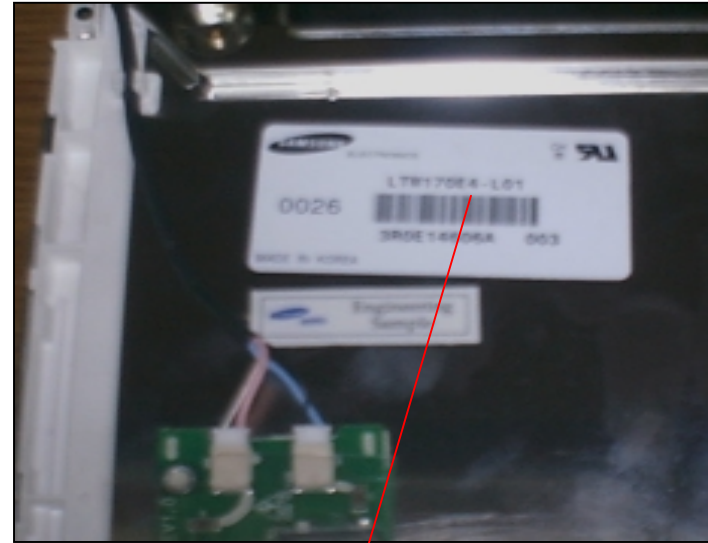

Later Version 17" E4 Panel

The early version LT170E2-131 panel and later version LTM170E4-L01 are not interchangeable. Any complaints regarding the edge color being faded on the E2 panel must be dealt with by either exchanging the monitor, or by replacing the LCD panel, main PCB, and inverter PCB.